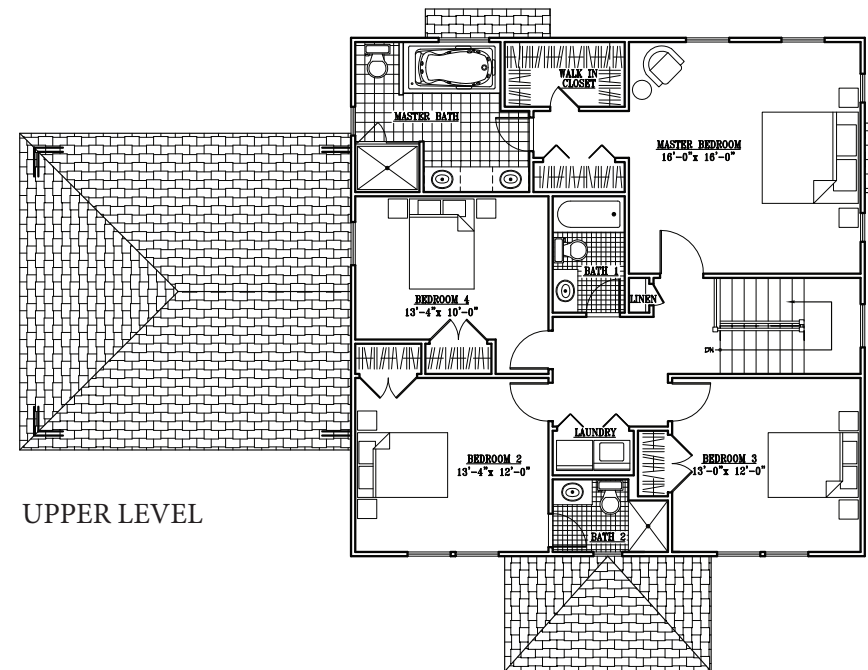

READE HANSON
HOMEBUILDERS

4 bedrooms, 2.5 baths
2,585 sq. ft.

SALES BY

Dayna Blumel & Kerry Adams
Long & Foster Real Estate

DAYNA (703) 597-2252

KERRY (703) 587-7841

www.BlumelAdams.com/ReadeHanson/

MAIN LEVEL

UPPER LEVEL

LOWER LEVEL