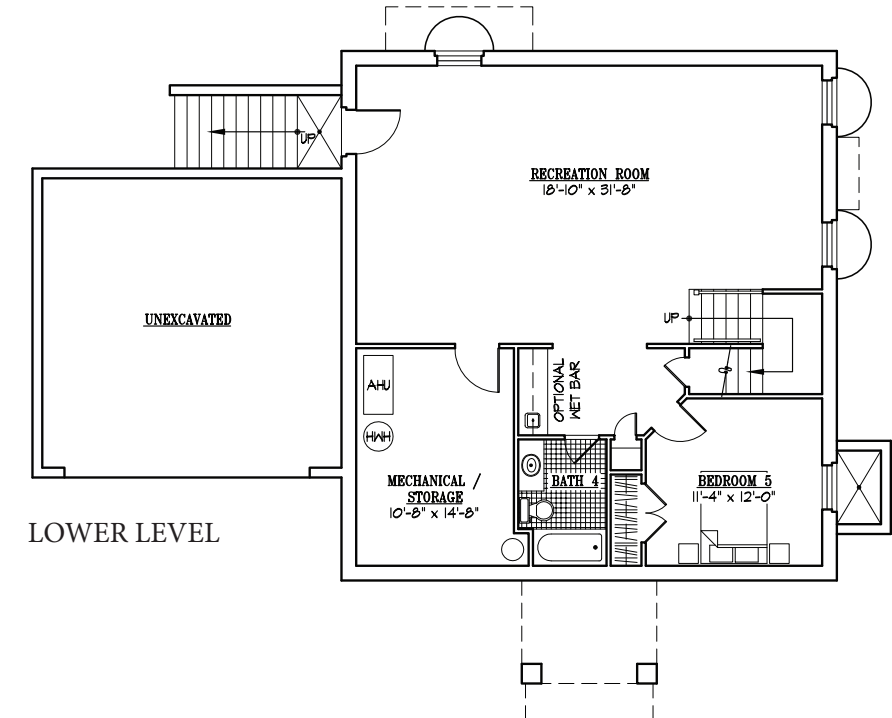

READE HANSON
HOMEBUILDERS

4 bedrooms, 2.5 baths
2,585 sq. ft.

SALES BY

Dayna Blumel & Kerry Adams
Long & Foster Real Estate

DAYNA (703) 597-2252

KERRY (703) 587-7841

www.BlumelAdams.com/ReadeHanson/

MAIN LEVEL

UPPER LEVEL

LOWER LEVEL