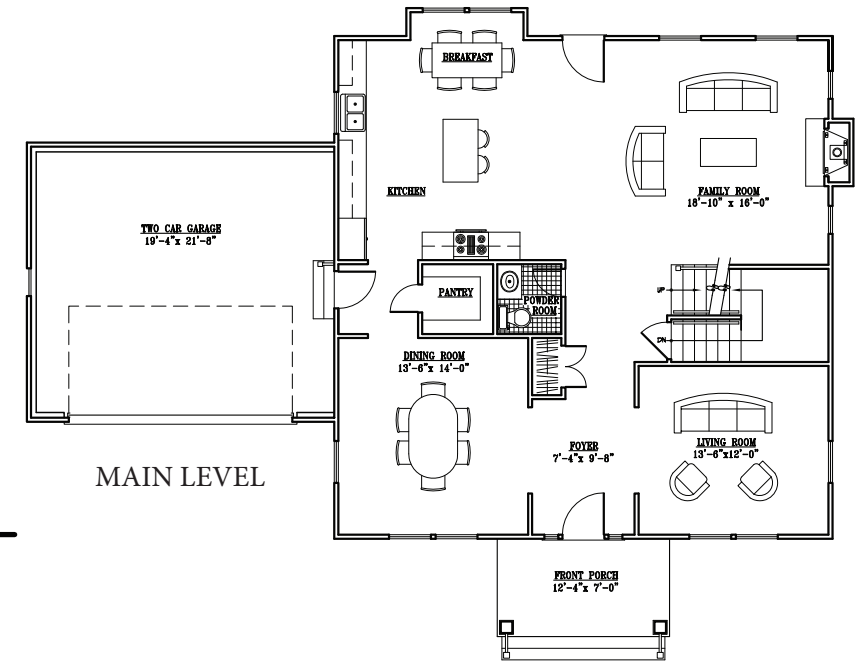

READE HANSON
HOMEBUILDERS

4 bedrooms, 2.5 baths
2,585 sq. ft.

SALES BY

Dayna Blumel & Kerry Adams
Long & Foster Real Estate

DAYNA (703) 597-2252

KERRY (703) 587-7841

www.BlumelAdams.com/ReadeHanson/

MAIN LEVEL

UPPER LEVEL

LOWER LEVEL